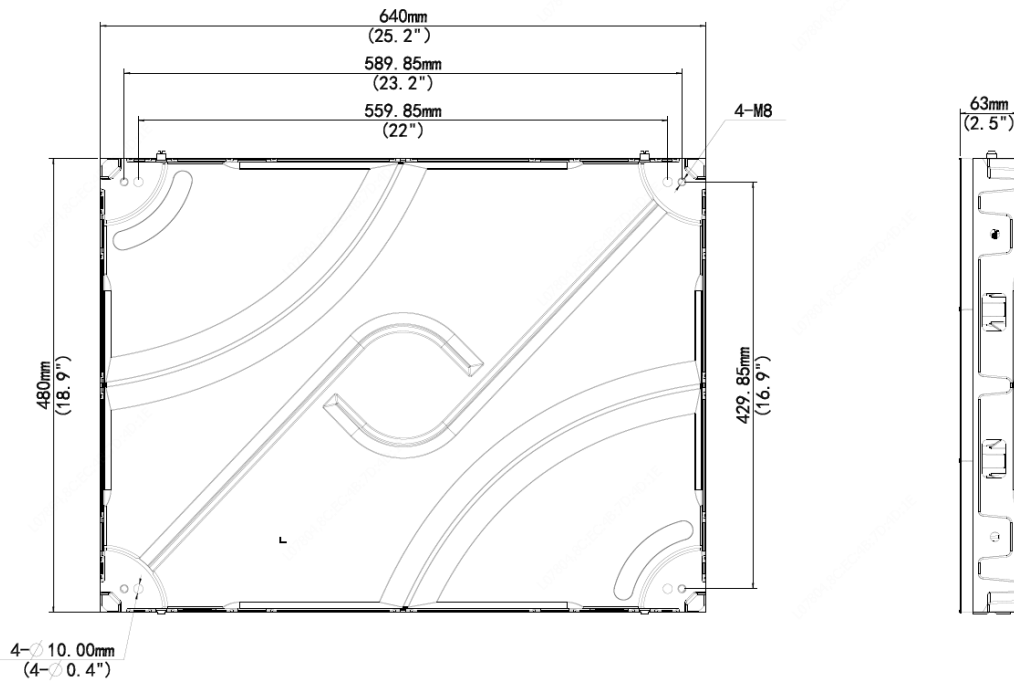

LED Display Unit

Product Overview

The MW7218-A-BL-U LED display screen features seamless display, super-high brightness/contrast, and ultra-wide viewing angle, achieving good visual effect. It has a compact design, long lifetime and low maintenance cost.

Specifications

| | |
|---|--------------------------------------|
| Model | MW7218-A-BL-U |
| LED Module | |
| Pixel Pitch | P1.8 |
| Resolution (W×H) | 174×87 |
| Dimensions (mm) | 320×160×15 |
| LED Unit | |
| Dimensions (mm) | 640×480×63 |
| Modules Component (W×H) | 2×3 |
| Resolution (W×H) | 384×261 |
| Weight (Kg/pcs) | 8.71 |
| Pixel Density (pitch/m ²) | 295664 |
| Surface Evenness (mm) | 0.2 |
| Cabinet Material | Die-cast aluminum |
| Optical | |
| Single Pixel Brightness Correction | Support |
| Single Pixel Color Correction | Support |
| Brightness (nits) | 600 |
| Color Temperature (K) | 6500-9300 |
| Viewing Angle (H/V°) | 160×140 |
| Center distance deviation of LED | ≤3% |
| Brightness uniformity | ≤97% |
| Color uniformity | ±0.003Cx,Cy |
| Contrast | 4000:1 |
| Processing Performance | |
| Grey Level (bit) | 14 |
| Scanning Mode (s) | 52 |
| Driving Mode | Constant current driving |
| Frame Frequency (Hz) | 50×60 |
| Refresh Rate (Hz) | ≥3840 |
| Electrical | |
| Power Supply (V) | AC 200-240 |
| Average Consumption (W/m ²) | 124 |
| Max Consumption (W/m ²) | 371 |
| General | |
| Maintenance Mode | Front Maintenance |
| Ingress Protection | IP30 |
| Operation Temperature/Humidity (°C/RH) | -10~+40°C/10~80%RH (No condensation) |
| Storage Temperature/Humidity (°C/RH) | -20~+60°C/10~85%RH (No condensation) |

Dimensions

Order Information

| Model | Remarks |
|---------------|------------------|
| MW7218-A-BL-U | LED Display Unit |

Zhejiang Uniview Technologies Co., Ltd.

Building No.10, Wanlun Science Park, Jiangling Road 88, Binjiang District, Hangzhou, Zhejiang, China